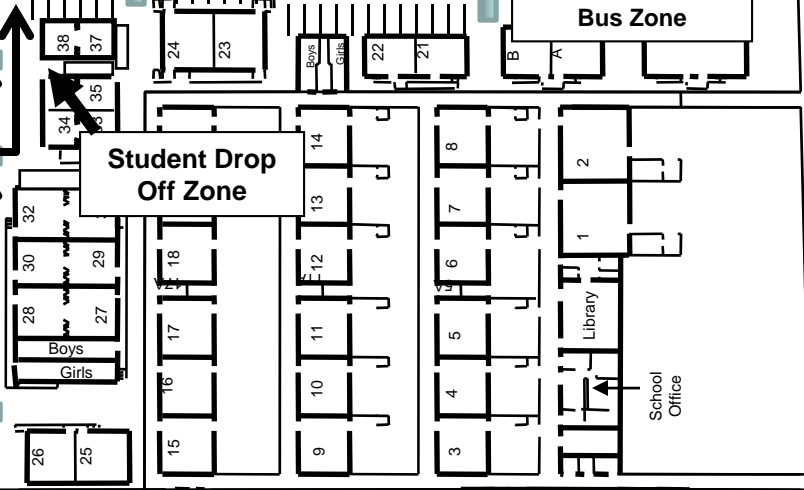

No parking in this area during
school time 9 AM - 3 PM

Play
Structure

**Lewelling 2
Gate**

9 AM - 3 PM
Please do not drive
through playground
with children present

Staff Parking

Swenson st.

Bus Zone

**Student Drop
Off Zone**

Lewelling Blvd

Grass Area

Fargo ave

**Lewelling 1
Gate**
Open: 7 - 9
3 - 4:30

All visitors please check in at the school office

**Fargo 1
Gate**
Open: 7 AM
- 6 PM

Effective
9/12/2011